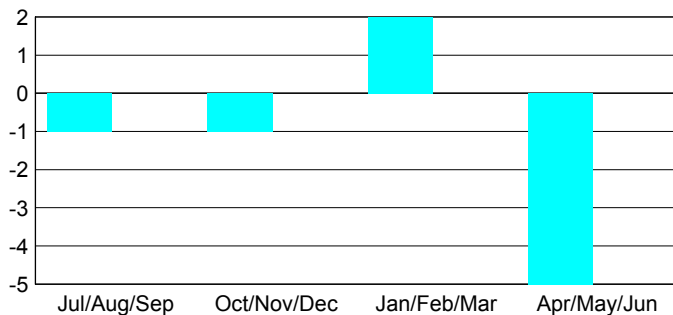

GMT: **BYEONG-DEOK KIM**

Location: **REPUBLIC OF KOREA**

GMT CA: **5**

CLUBS

Month	New Club Goal	Actual New Clubs	Actual Dropped Clubs	Gain/Loss of Clubs
2012-2013				
Jul/Aug/Sep	0	0	1	-1
Oct/Nov/Dec	0	1	2	-1
Jan/Feb/Mar	0	2	0	2
Apr/May/Jun	0	0	5	-5
Totals	0	3	8	-5

Club Results 2012-2013

Goal, New, Dropped, Gain/Loss

YTD Status Quo Clubs 2012-2013

Status Quo Clubs Compared to Status Quo Members

Club Gain/Loss 2012-2013

MEMBERSHIP

Month	Net Memb Goal	Actual New Memb	Actual Dropped Memb	Gain/Loss of Memb
2012-2013				
Jul/Aug/Sep	0	82	59	23
Oct/Nov/Dec	0	114	155	-41
Jan/Feb/Mar	0	161	48	113
Apr/May/Jun	0	42	254	-212
Totals	0	399	516	-117

Membership Results 2012-2013

Goal, New, Dropped, Gain/Loss

Gender Comparison 2012-2013

Membership Gain/Loss 2012-2013