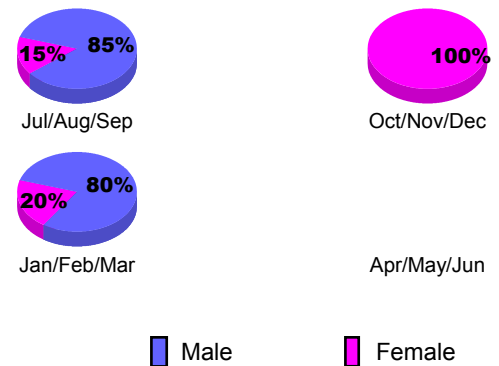

Club Results 2012-2013

Goal, New, Dropped, Gain/Loss

YTD Status Quo Clubs 2012-2013

Status Quo Clubs Compared to Status Quo Members

Club Gain/Loss 2012-2013

MEMBERSHIP

Month	Net Memb Goal	Actual New Memb	Actual Dropped Memb	Gain/Loss of Memb
2012-2013				
Jul/Aug/Sep	0	82	59	23
Oct/Nov/Dec	0	114	155	-41
Jan/Feb/Mar	0	161	48	113
Apr/May/Jun	0	42	254	-212
Totals	0	399	516	-117

Membership Results 2012-2013

Goal, New, Dropped, Gain/Loss

Gender Comparison 2012-2013

Membership Gain/Loss 2012-2013