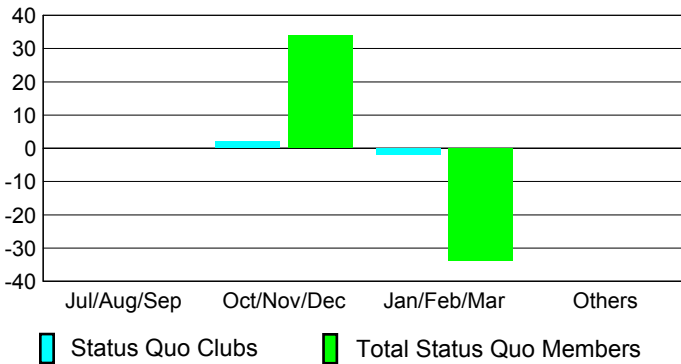

GMT: **BYEONG-DEOK KIM**

Location: **REPUBLIC OF KOREA**

GMT CA: **5**

CLUBS

Month	New Club Goal	Actual New Clubs	Actual Dropped Clubs	Gain/Loss of Clubs
2012-2013				
Jul/Aug/Sep	0	0	1	-1
Oct/Nov/Dec	0	1	2	-1
Jan/Feb/Mar	0	2	0	2
Apr/May/Jun	0	0	5	-5
Totals	0	3	8	-5

Club Results 2012-2013

Goal, New, Dropped, Gain/Loss

YTD Status Quo Clubs 2012-2013

Status Quo Clubs Compared to Status Quo Members

Club Gain/Loss 2012-2013

MEMBERSHIP

Month	Net Memb Goal	Actual New Memb	Actual Dropped Memb	Gain/Loss of Memb
2012-2013				
Jul/Aug/Sep	0	82	59	23
Oct/Nov/Dec	0	114	155	-41
Jan/Feb/Mar	0	161	48	113
Apr/May/Jun	0	42	254	-212
Totals	0	399	516	-117