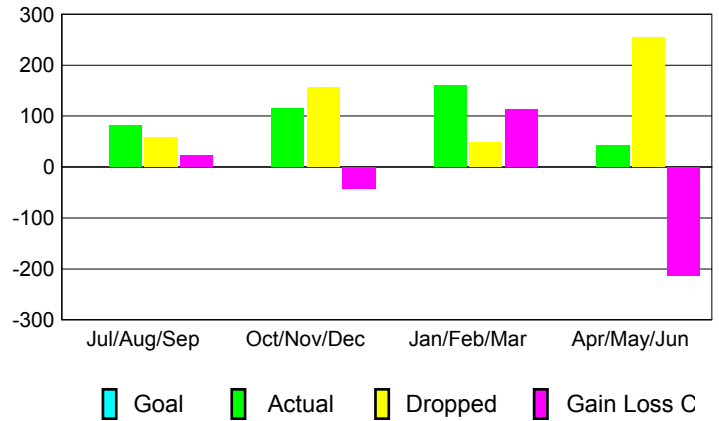

GMT: **BYEONG-DEOK KIM**

Location: **REPUBLIC OF KOREA**

GMT CA: **5**

CLUBS

Month	New Club Goal	Actual New Clubs	Actual Dropped Clubs	Gain/Loss of Clubs
2012-2013				
Jul/Aug/Sep	0	0	1	-1
Oct/Nov/Dec	0	1	2	-1
Jan/Feb/Mar	0	2	0	2
Apr/May/Jun	0	0	5	-5
Totals	0	3	8	-5

Club Results 2012-2013

Goal, New, Dropped, Gain/Loss

YTD Status Quo Clubs 2012-2013

Status Quo Clubs Compared to Status Quo Members

Club Gain/Loss 2012-2013

MEMBERSHIP

Month	Net Memb Goal	Actual New Memb	Actual Dropped Memb	Gain/Loss of Memb
2012-2013				
Jul/Aug/Sep	0	82	59	23
Oct/Nov/Dec	0	114	155	-41
Jan/Feb/Mar	0	161	48	113
Apr/May/Jun	0	42	254	-212
Totals	0	399	516	-117

Membership Results 2012-2013

Goal, New, Dropped, Gain/Loss

Gender Comparison 2012-2013

Membership Gain/Loss 2012-2013