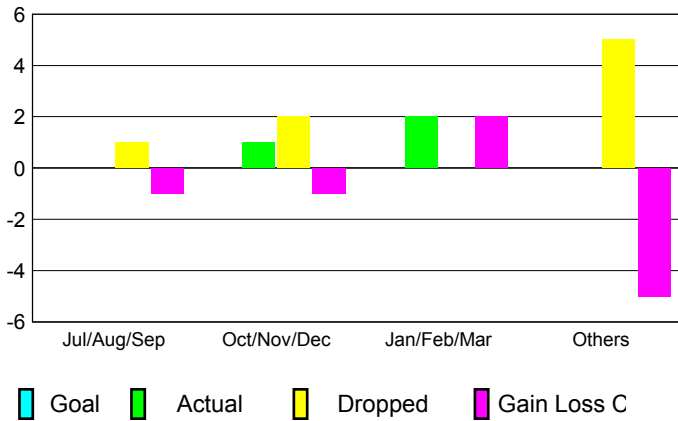

GMT: **BYEONG-DEOK KIM**

Location: **REPUBLIC OF KOREA**

GMT CA: **5**

CLUBS

Month	New Club Goal	Actual New Clubs	Actual Dropped Clubs	Gain/Loss of Clubs
2012-2013				
Jul/Aug/Sep	0	0	1	-1
Oct/Nov/Dec	0	1	2	-1
Jan/Feb/Mar	0	2	0	2
Apr/May/Jun	0	0	5	-5
Totals	0	3	8	-5

Club Results 2012-2013

Goal, New, Dropped, Gain/Loss

YTD Status Quo Clubs 2012-2013

Status Quo Clubs Compared to Status Quo Members

Club Gain/Loss 2012-2013

MEMBERSHIP

Month	Net Memb Goal	Actual New Memb	Actual Dropped Memb	Gain/Loss of Memb
2012-2013				
Jul/Aug/Sep	0	82	59	23
Oct/Nov/Dec	0	114	155	-41
Jan/Feb/Mar	0	161	48	113
Apr/May/Jun	0	42	254	-212
Totals	0	399	516	-117